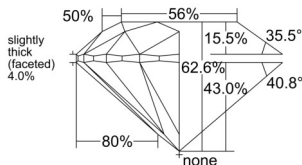

GIA®

FACSIMILE

GIA REPORT 1555028461

Verify this report at GIA.edu

GIA NATURAL DIAMOND DOSSIER®

April 14, 2026
GIA Report Number 1555028461
Shape and Cutting Style ..... Round Brilliant
Measurements ..... 5.74 - 5.78 x 3.61 mm

GRADING RESULTS

Carat Weight ..... 0.74 carat
Color Grade ..... F
Clarity Grade ..... Internally Flawless
Cut Grade ..... Excellent

ADDITIONAL GRADING INFORMATION

Polish ..... Excellent
Symmetry ..... Excellent
Fluorescence ..... Medium Blue
Clarity Characteristics..... Minor Details of Polish
Inscription(s): GIA 1555028461

PROPORTIONS

Profile to actual proportions