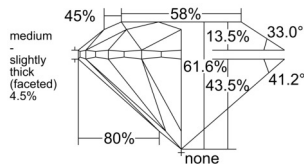

GIA®

FACSIMILE

GIA REPORT 1555027406

Verify this report at GIA.edu

GIA NATURAL DIAMOND DOSSIER®

April 14, 2026
GIA Report Number 1555027406
Shape and Cutting Style ..... Round Brilliant
Measurements ..... 5.11 - 5.14 x 3.16 mm

GRADING RESULTS

Carat Weight ..... 0.51 carat
Color Grade ..... H
Clarity Grade VS1
Cut Grade ..... Excellent

ADDITIONAL GRADING INFORMATION

Polish ..... Excellent
Symmetry ..... Excellent
Fluorescence ..... None
Clarity Characteristics..... Crystal, Feather, Knot, Cloud
Inscription(s): GIA 1555027406

PROPORTIONS

Profile to actual proportions