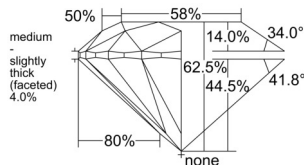

GIA®

FACSIMILE

GIA NATURAL DIAMOND DOSSIER®

April 13, 2026
GIA Report Number 1555024576
Shape and Cutting Style ..... Round Brilliant
Measurements ..... 5.46 - 5.49 x 3.42 mm

GRADING RESULTS

Carat Weight ..... 0.62 carat
Color Grade ..... G
Clarity Grade VVS1
Cut Grade ..... Excellent

ADDITIONAL GRADING INFORMATION

Polish ..... Excellent
Symmetry ..... Excellent
Fluorescence ..... Faint
Clarity Characteristics ..... Pinpoint
Inscription(s): GIA 1555024576

GIA REPORT 1555024576

Verify this report at GIA.edu

PROPORTIONS

Profile to actual proportions