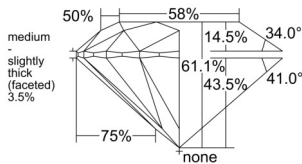

GIA®

FACSIMILE

GIA REPORT 1555022974

Verify this report at GIA.edu

GIA NATURAL DIAMOND DOSSIER®

April 13, 2026
GIA Report Number 1555022974
Shape and Cutting Style ..... Round Brilliant
Measurements ..... 5.13 - 5.15 x 3.14 mm

GRADING RESULTS

Carat Weight ..... 0.50 carat
Color Grade I
Clarity Grade S11
Cut Grade ..... Excellent

ADDITIONAL GRADING INFORMATION

Polish ..... Excellent
Symmetry ..... Excellent
Fluorescence ..... None
Clarity Characteristics ..... Crystal
Inscription(s): GIA 1555022974

PROPORTIONS

Profile to actual proportions