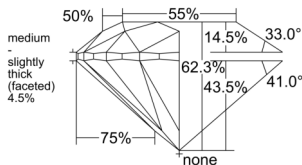

GIA®

FACSIMILE

GIA REPORT 1553652992

Verify this report at GIA.edu

GIA NATURAL DIAMOND DOSSIER®

July 02, 2026
GIA Report Number 1553652992
Shape and Cutting Style ..... Round Brilliant
Measurements ..... 5.06 - 5.10 x 3.16 mm

GRADING RESULTS

Carat Weight ..... 0.50 carat
Color Grade ..... F
Clarity Grade S11
Cut Grade ..... Excellent

ADDITIONAL GRADING INFORMATION

Polish ..... Excellent
Symmetry ..... Excellent
Fluorescence ..... None
Clarity Characteristics ..... Cloud, Feather
Inscription(s): GIA 1553652992

PROPORTIONS

Profile to actual proportions