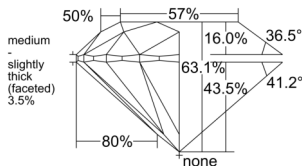

GIA®

FACSIMILE

GIA REPORT 1553652275

Verify this report at GIA.edu

GIA NATURAL DIAMOND DOSSIER®

July 03, 2026
GIA Report Number 1553652275
Shape and Cutting Style ..... Round Brilliant
Measurements ..... 4.67 - 4.70 x 2.95 mm

GRADING RESULTS

Carat Weight ..... 0.40 carat
Color Grade ..... H
Clarity Grade VS2
Cut Grade ..... Excellent

ADDITIONAL GRADING INFORMATION

Polish ..... Excellent
Symmetry ..... Excellent
Fluorescence ..... Medium Blue
Clarity Characteristics ..... Cloud, Crystal
Inscription(s): GIA 1553652275

PROPORTIONS

Profile to actual proportions