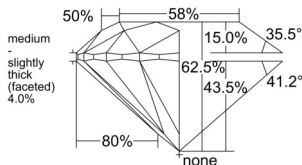

GIA®

FACSIMILE

GIA REPORT 1553607990

Verify this report at GIA.edu

GIA NATURAL DIAMOND DOSSIER®

June 29, 2026
GIA Report Number 1553607990
Shape and Cutting Style ..... Round Brilliant
Measurements ..... 4.75 - 4.79 x 2.98 mm

GRADING RESULTS

Carat Weight ..... 0.42 carat
Color Grade ..... D
Clarity Grade S11
Cut Grade ..... Excellent

ADDITIONAL GRADING INFORMATION

Polish ..... Excellent
Symmetry ..... Excellent
Fluorescence ..... None
Clarity Characteristics ..... Crystal, Cloud
Inscription(s): GIA 1553607990

PROPORTIONS

GRADING SCALES

GIA COLOR SCALE	GIA CLARITY SCALE	GIA CUT SCALE	
D	FLAWLESS	EXCELLENT	
E	INTERNALLY FLAWLESS		
F		VVS₁	VERY GOOD
G	VVS₂		
H	VS₁	GOOD	
I	VS₂		
J	S1₁	FAIR	
K	S1₂		
L	I₁	POOR	
M	I₂		
N	I₃		
O			
P			
Q			
R			
S			
T			
U			
V			
W			
X			
Y			
Z