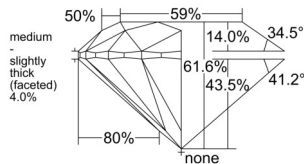

GIA®

FACSIMILE

GIA REPORT

1553594380

Verify this report at GIA.edu

GIA NATURAL DIAMOND DOSSIER®

June 27, 2026
GIA Report Number 1553594380
Shape and Cutting Style ..... Round Brilliant
Measurements ..... 5.08 - 5.11 x 3.14 mm

GRADING RESULTS

Carat Weight ..... 0.50 carat
Color Grade ..... G
Clarity Grade VS1
Cut Grade ..... Excellent

ADDITIONAL GRADING INFORMATION

Polish ..... Excellent
Symmetry ..... Excellent
Fluorescence ..... None
Clarity Characteristics ..... Cloud
Inscription(s): GIA 1553594380

PROPORTIONS

Profile to actual proportions

GRADING SCALES

GIA COLOR SCALE

COLORLESS	D
	E
	F
	G
	H
	I
NEAR COLORLESS	J
	K
	L
Faint	M
	N
	O
	P
	R
	S
	T
	U
	V
	W
	X
	Y
Light	Z

GIA CLARITY SCALE

VERY VERY SLIGHTLY INCLUDED	FLAWLESS
	INTERNALLY FLAWLESS
VERY SLIGHTLY INCLUDED	VVS₁
	VVS₂
SLIGHTLY INCLUDED	VS₁
	VS₂
INCLUDED	SI₁
	SI₂
	I₁
	I₂
	I₃

GIA CUT SCALE

EXCELLENT
VERY GOOD
GOOD
FAIR
POOR