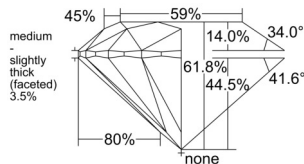

GIA®

FACSIMILE

GIA REPORT

1553592294

Verify this report at GIA.edu

GIA NATURAL DIAMOND DOSSIER®

June 27, 2026
GIA Report Number 1553592294
Shape and Cutting Style ..... Round Brilliant
Measurements ..... 5.28 - 5.32 x 3.28 mm

GRADING RESULTS

Carat Weight ..... 0.56 carat
Color Grade ..... G
Clarity Grade VVS1
Cut Grade ..... Excellent

ADDITIONAL GRADING INFORMATION

Polish ..... Excellent
Symmetry ..... Excellent
Fluorescence ..... Medium Blue
Clarity Characteristics..... Pinpoint, Internal Graining, Feather,
Surface Graining

Inscription(s): GIA 1553592294

PROPORTIONS

Profile to actual proportions