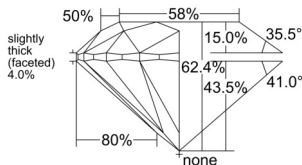

GIA®

FACSIMILE

GIA REPORT 1553569776

Verify this report at GIA.edu

GIA NATURAL DIAMOND DOSSIER®

June 25, 2026
GIA Report Number 1553569776
Shape and Cutting Style ..... Round Brilliant
Measurements ..... 5.79 - 5.82 x 3.63 mm

GRADING RESULTS

Carat Weight ..... 0.76 carat
Color Grade ..... G
Clarity Grade VS2
Cut Grade ..... Excellent

ADDITIONAL GRADING INFORMATION

Polish ..... Excellent
Symmetry ..... Excellent
Fluorescence ..... None
Clarity Characteristics..... Crystal, Cloud, Feather
Inspection(s): GIA 1553569776

PROPORTIONS

Profile to actual proportions

GRADING SCALES

GIA COLOR SCALE	GIA CLARITY SCALE	GIA CUT SCALE	
D	FLAWLESS	EXCELLENT	
E	INTERNALLY FLAWLESS		
F		VVS₁	VERY GOOD
G	VVS₂		
H	VS₁	GOOD	
I	VS₂		
J	SI₁	FAIR	
K	SI₂		
L	I₁	POOR	
M	I₂		
N	I₃		
O			
P			
Q			
R			
S			
T			
U			
V			
W			
X			
Y			
Z