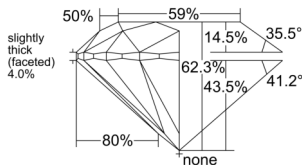

GIA®

FACSIMILE

GIA REPORT 1553562461

Verify this report at GIA.edu

GIA NATURAL DIAMOND DOSSIER®

June 25, 2026
GIA Report Number 1553562461
Shape and Cutting Style ..... Round Brilliant
Measurements ..... 4.68 - 4.71 x 2.93 mm

GRADING RESULTS

Carat Weight ..... 0.40 carat
Color Grade ..... G
Clarity Grade VS2
Cut Grade ..... Excellent

ADDITIONAL GRADING INFORMATION

Polish ..... Excellent
Symmetry ..... Excellent
Fluorescence ..... None
Clarity Characteristics ..... Crystal, Cloud
Inscription(s): GIA 1553562461

PROPORTIONS

Profile to actual proportions