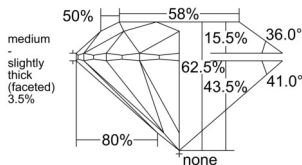

GIA®

FACSIMILE

GIA REPORT 1553544358

Verify this report at GIA.edu

GIA NATURAL DIAMOND DOSSIER®

June 22, 2026
GIA Report Number 1553544358
Shape and Cutting Style ..... Round Brilliant
Measurements ..... 5.64 - 5.69 x 3.54 mm

GRADING RESULTS

Carat Weight ..... 0.70 carat
Color Grade ..... J
Clarity Grade VS1
Cut Grade ..... Excellent

ADDITIONAL GRADING INFORMATION

Polish ..... Excellent
Symmetry ..... Excellent
Fluorescence ..... Strong Blue
Clarity Characteristics ..... Indented Natural
Inscription(s): GIA 1553544358

PROPORTIONS

GRADING SCALES

GIA COLOR SCALE

COLOREDNESS	D
	E
	F
	G
	H
	I
	J
NEAR COLORLESS	K
	L
FAIN	M
	N
	O
	P
VERY LIGHT	Q
	R
	S
	T
	U
	V
	W
	X
	Y
LIGHT	Z

GIA CLARITY SCALE

FLAWLESS	INTERNAL FLAWLESS	
		FLAWLESS
VERY VERY SLIGHTLY INCLUDED	VVS₁	
	VVS₂	
VERY SLIGHTLY INCLUDED	VS₁	
	VS₂	
SLIGHTLY INCLUDED	SI₁	
	SI₂	
INCLUDED	I₁	
	I₂	
	I₃	

GIA CUT SCALE

EXCELLENT
VERY GOOD
GOOD
FAIR
POOR