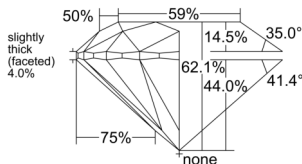

GIA®

FACSIMILE

GIA REPORT 1553544344

Verify this report at GIA.edu

GIA NATURAL DIAMOND DOSSIER®

June 22, 2026
GIA Report Number 1553544344
Shape and Cutting Style ..... Round Brilliant
Measurements ..... 5.10 - 5.14 x 3.18 mm

GRADING RESULTS

Carat Weight ..... 0.52 carat
Color Grade ..... J
Clarity Grade VVS2
Cut Grade ..... Excellent

ADDITIONAL GRADING INFORMATION

Polish ..... Excellent
Symmetry ..... Excellent
Fluorescence ..... Medium Blue
Clarity Characteristics..... Pinpoint, Cloud, Indented Natural
Inscription(s): GIA 1553544344

PROPORTIONS

Profile to actual proportions