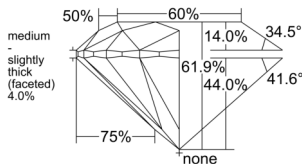

GIA®

FACSIMILE

GIA REPORT 1553543568

Verify this report at GIA.edu

GIA NATURAL DIAMOND DOSSIER®

June 20, 2026
GIA Report Number 1553543568
Shape and Cutting Style ..... Round Brilliant
Measurements ..... 5.08 - 5.10 x 3.15 mm

GRADING RESULTS

Carat Weight ..... 0.50 carat
Color Grade I
Clarity Grade VS1
Cut Grade ..... Excellent

ADDITIONAL GRADING INFORMATION

Polish ..... Excellent
Symmetry ..... Excellent
Fluorescence ..... None
Clarity Characteristics ..... Feather, Pinpoint, Cloud
Inspection(s): GIA 1553543568

PROPORTIONS

Profile to actual proportions