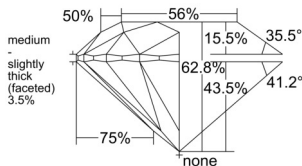

GIA®

FACSIMILE

GIA REPORT 1553530030

Verify this report at GIA.edu

GIA NATURAL DIAMOND DOSSIER®

June 22, 2026
GIA Report Number 1553530030
Shape and Cutting Style ..... Round Brilliant
Measurements ..... 5.36 - 5.38 x 3.37 mm

GRADING RESULTS

Carat Weight ..... 0.60 carat
Color Grade ..... E
Clarity Grade VS1
Cut Grade ..... Excellent

ADDITIONAL GRADING INFORMATION

Polish ..... Excellent
Symmetry ..... Excellent
Fluorescence ..... None
Clarity Characteristics ..... Cloud, Feather
Inscription(s): GIA 1553530030

PROPORTIONS

Profile to actual proportions