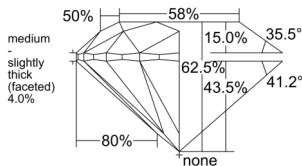

GIA®

FACSIMILE

GIA REPORT 1553528826

Verify this report at GIA.edu

GIA NATURAL DIAMOND DOSSIER®

June 19, 2026
GIA Report Number 1553528826
Shape and Cutting Style ..... Round Brilliant
Measurements ..... 4.26 - 4.28 x 2.67 mm

GRADING RESULTS

Carat Weight ..... 0.30 carat
Color Grade ..... D
Clarity Grade VS1
Cut Grade ..... Excellent

ADDITIONAL GRADING INFORMATION

Polish ..... Excellent
Symmetry ..... Excellent
Fluorescence ..... Strong Blue
Clarity Characteristics..... Crystal, Needle, Pinpoint
Inscription(s): GIA 1553528826

PROPORTIONS

GRADING SCALES

GIA COLOR SCALE

COLORLESS	D
	E
	F
	G
	H
	I
	J
NEAR COLORLESS	K
	L
FAIN	M
	N
	O
	P
VERY LIGHT	Q
	R
	S
	T
	U
	V
	W
	X
	Y
LIGHT	Z

GIA CLARITY SCALE

FLAWLESS	INTERNAL FLAWLESS	
		FLAWLESS
VERY VERY SLIGHTLY INCLUDED	VVS₁	
	VVS₂	
VERY SLIGHTLY INCLUDED	VS₁	
	VS₂	
SLIGHTLY INCLUDED	SI₁	
	SI₂	
INCLUDED	I₁	
	I₂	
	I₃	

GIA CUT SCALE

EXCELLENT
VERY GOOD
GOOD
FAIR
POOR