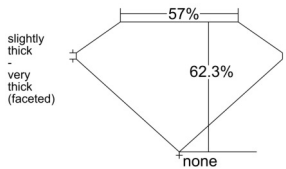

GIA®

FACSIMILE

GIA REPORT 1553520633

Verify this report at GIA.edu

GIA NATURAL DIAMOND DOSSIER®

June 18, 2026
GIA Report Number 1553520633
Shape and Cutting Style ..... Pear Brilliant
Measurements ..... 6.97 x 4.44 x 2.76 mm

GRADING RESULTS

Carat Weight ..... 0.51 carat
Color Grade ..... D
Clarity Grade VS1

ADDITIONAL GRADING INFORMATION

Polish ..... Excellent
Symmetry ..... Excellent
Fluorescence ..... Faint
Clarity Characteristics..... Crystal, Pinpoint
Inscription(s): GIA 1553520633

PROPORTIONS

Profile not to actual proportions

GRADING SCALES

GIA COLOR SCALE		GIA CLARITY SCALE			
COLORLESS	D	VERY VERY SLIGHTLY INCLUDED	FLAWLESS		
	E		INTERNALLY FLAWLESS		
	F	VERY SLIGHTLY INCLUDED	VS₁		
	G		VS₂		
	H		VS₁		
	NEAR COLORLESS	I	SLIGHTLY INCLUDED	VS₂	
		J		SI₁	
		FAINT	K	INCLUDED	SI₂
			L		I₁
			M		I₂
VERY LIGHT			N	INCLUDED	I₃
	O				
	P				
	Q				
LIGHT	R				
	S				
	T				
	U				
	V				
	Z