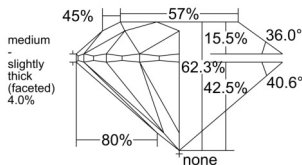

GIA®

FACSIMILE

GIA REPORT 1553493075

Verify this report at GIA.edu

GIA NATURAL DIAMOND DOSSIER®

June 15, 2026
GIA Report Number 1553493075
Shape and Cutting Style ..... Round Brilliant
Measurements ..... 5.64 - 5.67 x 3.52 mm

GRADING RESULTS

Carat Weight ..... 0.70 carat
Color Grade ..... D
Clarity Grade VS1
Cut Grade ..... Excellent

ADDITIONAL GRADING INFORMATION

Polish ..... Excellent
Symmetry ..... Excellent
Fluorescence ..... None
Clarity Characteristics..... Crystal, Cloud, Pinpoint
Inscription(s): GIA 1553493075

PROPORTIONS

GRADING SCALES

GIA COLOR SCALE	GIA CLARITY SCALE	GIA CUT SCALE
COLOURLESS	FLAWLESS	EXCELLENT
D	INTERNALLY FLAWLESS	
E	VVS₁	VERY GOOD
F		
G	VS₁	GOOD
H		
I	SI₁	FAIR
J		
K	I₁	POOR
L		
M	I₂	
N	I₃	
O		
P		
Q		
R		
S		
T		
U		
V		
W		
X		
Y		
Z