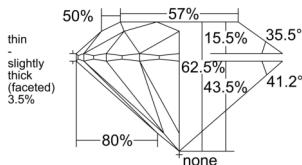

GIA®

FACSIMILE

GIA REPORT 1553484904

Verify this report at GIA.edu

GIA NATURAL DIAMOND DOSSIER®

June 15, 2026
GIA Report Number 1553484904
Shape and Cutting Style ..... Round Brilliant
Measurements ..... 5.06 - 5.08 x 3.17 mm

GRADING RESULTS

Carat Weight ..... 0.50 carat
Color Grade ..... K, Faint Brown
Clarity Grade VS2
Cut Grade ..... Excellent

ADDITIONAL GRADING INFORMATION

Polish ..... Excellent
Symmetry ..... Excellent
Fluorescence ..... Faint
Clarity Characteristics..... Crystal, Indented Natural
Inspection(s): GIA 1553484904

PROPORTIONS

Profile to actual proportions