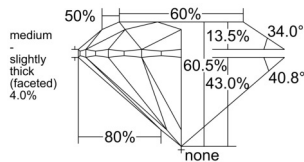

GIA®

FACSIMILE

GIA REPORT

1553480258

Verify this report at GIA.edu

GIA NATURAL DIAMOND DOSSIER®

June 15, 2026
GIA Report Number 1553480258
Shape and Cutting Style ..... Round Brilliant
Measurements ..... 5.43 - 5.45 x 3.29 mm

GRADING RESULTS

Carat Weight ..... 0.60 carat
Color Grade ..... H
Clarity Grade VS2
Cut Grade ..... Excellent

ADDITIONAL GRADING INFORMATION

Polish ..... Excellent
Symmetry ..... Excellent
Fluorescence ..... None
Clarity Characteristics ..... Crystal
Inscription(s): GIA 1553480258

PROPORTIONS

Profile to actual proportions