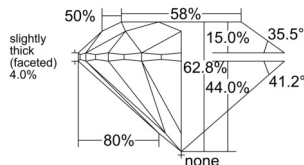

GIA®

FACSIMILE

GIA REPORT

1553467861

Verify this report at GIA.edu

GIA NATURAL DIAMOND DOSSIER®

June 15, 2026
GIA Report Number 1553467861
Shape and Cutting Style ..... Round Brilliant
Measurements ..... 5.02 - 5.06 x 3.16 mm

GRADING RESULTS

Carat Weight ..... 0.50 carat
Color Grade ..... F
Clarity Grade VS1
Cut Grade ..... Excellent

ADDITIONAL GRADING INFORMATION

Polish ..... Excellent
Symmetry ..... Excellent
Fluorescence ..... None
Clarity Characteristics ..... Cloud, Pinpoint
Inscription(s): GIA 1553467861

PROPORTIONS

Profile to actual proportions