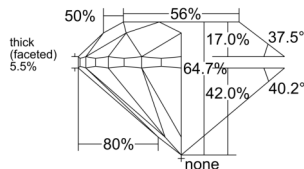

GIA®

FACSIMILE

GIA REPORT 1553439601

Verify this report at GIA.edu

GIA NATURAL DIAMOND DOSSIER®

June 08, 2026
GIA Report Number 1553439601
Shape and Cutting Style ..... Round Brilliant
Measurements ..... 5.73 - 5.80 x 3.73 mm

GRADING RESULTS

Carat Weight ..... 0.80 carat
Color Grade ..... E
Clarity Grade VS2
Cut Grade ..... Very Good

ADDITIONAL GRADING INFORMATION

Polish ..... Excellent
Symmetry ..... Very Good
Fluorescence ..... Faint
Clarity Characteristics ..... Cloud, Feather
Inscription(s): GIA 1553439601

PROPORTIONS

Profile to actual proportions

GRADING SCALES

GIA COLOR SCALE

COLORLESS	D
	E
	F
	G
	H
	I
NEAR COLORLESS	J
	K
	L
FAIN	M
	N
	O
	P
VERY LIGHT	Q
	R
	S
	T
	U
	V
	W
	X
	Y
LIGHT	Z

GIA CLARITY SCALE

	FLAWLESS
	INTERNALLY FLAWLESS
VERY VERY SLIGHTLY INCLUDED	VVS₁
	VVS₂
VERY SLIGHTLY INCLUDED	VS₁
	VS₂
SLIGHTLY INCLUDED	SI₁
	SI₂
	I₁
	I₂
INCLUDED	I₃

GIA CUT SCALE

	EXCELLENT
	VERY GOOD
	GOOD
	FAIR
	POOR