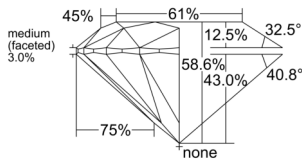

GIA®

FACSIMILE

GIA REPORT 1553425369

Verify this report at GIA.edu

GIA NATURAL DIAMOND DOSSIER®

June 04, 2026
GIA Report Number 1553425369
Shape and Cutting Style ..... Round Brilliant
Measurements ..... 4.93 - 4.95 x 2.90 mm

GRADING RESULTS

Carat Weight ..... 0.43 carat
Color Grade ..... G
Clarity Grade VS1
Cut Grade ..... Excellent

ADDITIONAL GRADING INFORMATION

Polish ..... Excellent
Symmetry ..... Excellent
Fluorescence ..... None
Clarity Characteristics ..... Knot, Pinpoint
Inscription(s): GIA 1553425369

PROPORTIONS

Profile to actual proportions