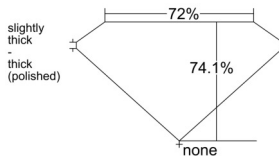

GIA®

FACSIMILE

GIA REPORT 1553422301

Verify this report at GIA.edu

GIA NATURAL DIAMOND DOSSIER®

June 04, 2026
GIA Report Number 1553422301
Shape and Cutting Style ..... **Square Modified Brilliant**
Measurements ..... **4.95 x 4.94 x 3.66 mm**

GRADING RESULTS

Carat Weight ..... **0.78 carat**
Color Grade ..... **F**
Clarity Grade **VS2**

ADDITIONAL GRADING INFORMATION

Polish ..... **Excellent**
Symmetry ..... **Very Good**
Fluorescence ..... **None**
Clarity Characteristics..... **Cloud, Crystal**
Inscription(s): GIA 1553422301

PROPORTIONS

Profile not to actual proportions

GRADING SCALES

GIA COLOR SCALE		GIA CLARITY SCALE	
NEAR COLORLESS	D	VERY VERY SLIGHTLY INCLUDED	FLAWLESS
	E		INTERNALLY FLAWLESS
	F		VVS₁
	G		VVS₂
	H		VS₁
	I		VS₂
	J		SI₁
	K		SI₂
	L		I₁
	M		I₂
FAINT	N	SLIGHTLY INCLUDED	I₃
	O		
	P		
	Q		
VERY LIGHT	R	INCLUDED	
	S		
	T		
	U		
	V		
	W		
	X		
	Y		
LIGHT	Z