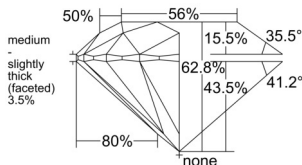

GIA®

FACSIMILE

GIA REPORT 1553411174

Verify this report at GIA.edu

GIA NATURAL DIAMOND DOSSIER®

June 10, 2026
GIA Report Number 1553411174
Shape and Cutting Style ..... Round Brilliant
Measurements ..... 5.06 - 5.09 x 3.19 mm

GRADING RESULTS

Carat Weight ..... 0.50 carat
Color Grade ..... G
Clarity Grade S11
Cut Grade ..... Excellent

ADDITIONAL GRADING INFORMATION

Polish ..... Excellent
Symmetry ..... Excellent
Fluorescence ..... None
Clarity Characteristics ..... Cloud, Crystal, Feather
Inscription(s): GIA 1553411174

PROPORTIONS

Profile to actual proportions

GRADING SCALES

GIA COLOR SCALE

COLOREDNESS	D
	E
	F
	G
	H
	I
	J
NEAR COLORLESS	K
	L
Faint	M
	N
	O
	P
Very Light	Q
	R
	S
	T
	U
	V
Light	W
	X
	Y
	Z

GIA CLARITY SCALE

FLAWLESS	VERY VERY SLIGHTLY INCLUDED	VVS₁	VVS₂	VS₁	VS₂	S1₁	S1₂	I₁	I₂	I₃	
											INTERNAL FLAWLESS

GIA CUT SCALE

EXCELLENT
VERY GOOD
GOOD
FAIR
POOR