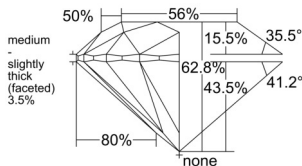

GIA®

FACSIMILE

GIA REPORT 1553410481

Verify this report at GIA.edu

GIA NATURAL DIAMOND DOSSIER®

June 04, 2026
GIA Report Number 1553410481
Shape and Cutting Style ..... Round Brilliant
Measurements ..... 5.17 - 5.18 x 3.25 mm

GRADING RESULTS

Carat Weight ..... 0.53 carat
Color Grade ..... F
Clarity Grade VS1
Cut Grade ..... Excellent

ADDITIONAL GRADING INFORMATION

Polish ..... Excellent
Symmetry ..... Excellent
Fluorescence ..... None
Clarity Characteristics ..... Crystal, Needle, Cloud
Inscription(s): GIA 1553410481

PROPORTIONS

Profile to actual proportions