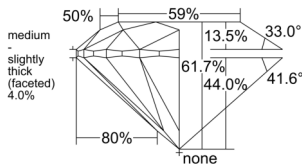

GIA®

FACSIMILE

GIA REPORT 1553401344

Verify this report at GIA.edu

GIA NATURAL DIAMOND DOSSIER®

June 02, 2026
GIA Report Number 1553401344
Shape and Cutting Style ..... Round Brilliant
Measurements ..... 5.14 - 5.15 x 3.17 mm

GRADING RESULTS

Carat Weight ..... 0.51 carat
Color Grade ..... F
Clarity Grade VVS2
Cut Grade ..... Excellent

ADDITIONAL GRADING INFORMATION

Polish ..... Excellent
Symmetry ..... Excellent
Fluorescence ..... None
Clarity Characteristics..... Pinpoint, Feather, Cloud
Inscription(s): GIA 1553401344

PROPORTIONS

Profile to actual proportions