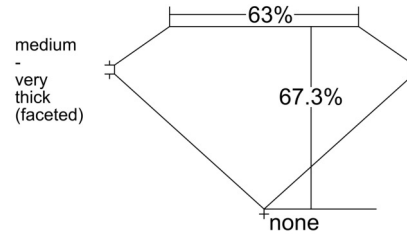

GIA NATURAL DIAMOND GRADING REPORT

June 05, 2026  
 GIA Report Number ..... 1553384739  
 Shape and Cutting Style ..... Cushion Modified Brilliant  
 Measurements ..... 10.34 x 7.79 x 5.24 mm

GRADING RESULTS

Carat Weight ..... 3.70 carat  
 Color Grade ..... I  
 Clarity Grade ..... VVS1

ADDITIONAL GRADING INFORMATION

Polish ..... Excellent  
 Symmetry ..... Excellent  
 Fluorescence ..... None  
 Inscription(s): GIA 1553384739  
 Comments: Additional pinpoints are not shown.

PROPORTIONS

Profile not to actual proportions

CLARITY CHARACTERISTICS

KEY TO SYMBOLS\*

-  Needle
-  Pinpoint

\* Red symbols denote internal characteristics (inclusions). Green or black symbols denote external characteristics (blemishes). Diagram is an approximate representation of the diamond, and symbols shown indicate type, position, and approximate size of clarity characteristics. All clarity characteristics may not be shown. Details of finish are not shown.