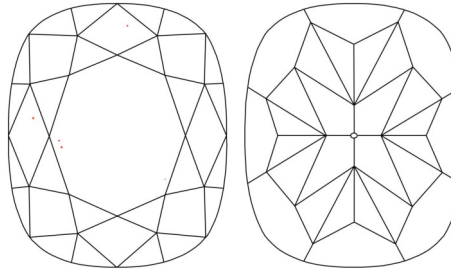

GIA NATURAL DIAMOND GRADING REPORT

June 05, 2026  
 GIA Report Number ..... 1553384739  
 Shape and Cutting Style ..... Cushion Modified Brilliant  
 Measurements ..... 10.34 x 7.79 x 5.24 mm

GRADING RESULTS

Carat Weight ..... 3.70 carat  
 Color Grade ..... I  
 Clarity Grade ..... VVS1

ADDITIONAL GRADING INFORMATION

Polish ..... Excellent  
 Symmetry ..... Excellent  
 Fluorescence ..... None  
 Inscription(s): GIA 1553384739  
 Comments: Additional pinpoints are not shown.

PROPORTIONS

Profile not to actual proportions

CLARITY CHARACTERISTICS

KEY TO SYMBOLS\*

-  Needle
-  Pinpoint

\* Red symbols denote internal characteristics (inclusions). Green or black symbols denote external characteristics (blemishes). Diagram is an approximate representation of the diamond, and symbols shown indicate type, position, and approximate size of clarity characteristics. All clarity characteristics may not be shown. Details of finish are not shown.