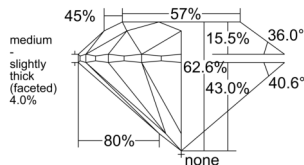

GIA®

FACSIMILE

GIA REPORT 1553379471

Verify this report at GIA.edu

GIA NATURAL DIAMOND DOSSIER®

June 01, 2026
GIA Report Number 1553379471
Shape and Cutting Style ..... Round Brilliant
Measurements ..... 5.40 - 5.44 x 3.39 mm

GRADING RESULTS

Carat Weight ..... 0.62 carat
Color Grade I
Clarity Grade VVS1
Cut Grade ..... Excellent

ADDITIONAL GRADING INFORMATION

Polish ..... Excellent
Symmetry ..... Excellent
Fluorescence ..... None
Clarity Characteristics..... Pinpoint, Feather, Surface Graining
Inscription(s): GIA 1553379471

PROPORTIONS

Profile to actual proportions