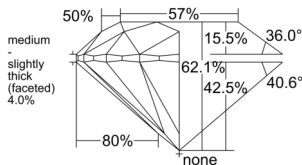

GIA®

FACSIMILE

GIA REPORT 1553374772

Verify this report at GIA.edu

GIA NATURAL DIAMOND DOSSIER®

May 29, 2026
GIA Report Number 1553374772
Shape and Cutting Style ..... Round Brilliant
Measurements ..... 5.05 - 5.09 x 3.15 mm

GRADING RESULTS

Carat Weight ..... 0.50 carat
Color Grade ..... M
Clarity Grade VVS1
Cut Grade ..... Excellent

ADDITIONAL GRADING INFORMATION

Polish ..... Excellent
Symmetry ..... Excellent
Fluorescence ..... None
Clarity Characteristics ..... Pinpoint, Feather
Inscription(s): GIA 1553374772

PROPORTIONS

Profile to actual proportions

GRADING SCALES

GIA COLOR SCALE

COLOREDNESS	D
	E
	F
	G
	H
	I
NEAR COLORLESS	J
	K
	L
FAIN	M
	N
	O
	P
VERY LIGHT	Q
	R
	S
	T
	U
	V
	W
	X
	Y
LIGHT	Z

GIA CLARITY SCALE

FLAWLESS	INTERNAL FLAWLESS	
		FLAWLESS
VERY VERY SLIGHTLY INCLUDED	VVS₁	
	VVS₂	
VERY SLIGHTLY INCLUDED	VS₁	
	VS₂	
SLIGHTLY INCLUDED	SI₁	
	SI₂	
INCLUDED	I₁	
	I₂	
	I₃	

GIA CUT SCALE

EXCELLENT
VERY GOOD
GOOD
FAIR
POOR