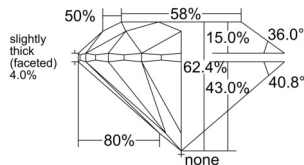

GIA®

FACSIMILE

GIA REPORT

1553374386

Verify this report at GIA.edu

GIA NATURAL DIAMOND DOSSIER®

May 29, 2026
GIA Report Number 1553374386
Shape and Cutting Style ..... Round Brilliant
Measurements ..... 4.71 - 4.73 x 2.95 mm

GRADING RESULTS

Carat Weight ..... 0.41 carat
Color Grade ..... D
Clarity Grade VVS1
Cut Grade ..... Excellent

ADDITIONAL GRADING INFORMATION

Polish ..... Excellent
Symmetry ..... Excellent
Fluorescence ..... Medium Blue
Clarity Characteristics ..... Pinpoint, Feather
Inscription(s): GIA 1553374386

PROPORTIONS

Profile to actual proportions

GRADING SCALES

GIA COLOR SCALE

COLORLESS	D
	E
	F
	G
	H
	I
	J
NEAR COLORLESS	K
	L
FAIN	M
	N
	O
	P
VERY LIGHT	Q
	R
	S
	T
	U
	V
	W
	X
	Y
LIGHT	Z

GIA CLARITY SCALE

FLAWLESS	INTERNAL FLAWLESS	
		EXCELLENT
VERY VERY SLIGHTLY INCLUDED	VVS₁	
	VVS₂	
VERY SLIGHTLY INCLUDED	VS₁	
	VS₂	
SLIGHTLY INCLUDED	SI₁	
	SI₂	
INCLUDED	I₁	
	I₂	
	I₃	

GIA CUT SCALE

EXCELLENT
VERY GOOD
GOOD
FAIR
POOR