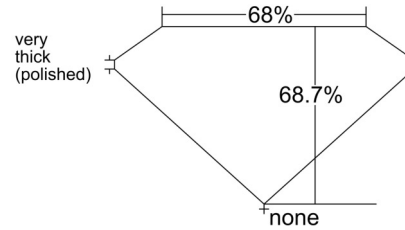

PROPORTIONS

Profile not to actual proportions