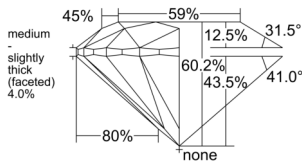

GIA®

FACSIMILE

GIA REPORT 1553339041

Verify this report at GIA.edu

GIA NATURAL DIAMOND DOSSIER®

May 25, 2026
GIA Report Number 1553339041
Shape and Cutting Style ..... Round Brilliant
Measurements ..... 5.28 - 5.31 x 3.18 mm

GRADING RESULTS

Carat Weight ..... 0.54 carat
Color Grade ..... G
Clarity Grade VS2
Cut Grade ..... Excellent

ADDITIONAL GRADING INFORMATION

Polish ..... Excellent
Symmetry ..... Excellent
Fluorescence ..... None
Clarity Characteristics ..... Crystal, Cloud
Inscription(s): GIA 1553339041

PROPORTIONS

Profile to actual proportions

GRADING SCALES

GIA COLOR SCALE	GIA CLARITY SCALE	GIA CUT SCALE	
D	FLAWLESS	EXCELLENT	
E	INTERNALLY FLAWLESS		
F		VVS₁	VERY GOOD
G	VVS₂		
H	VS₁	GOOD	
I	VS₂		
J	SI₁	FAIR	
K	SI₂		
L	I₁	POOR	
M			
N			
O	I₂		
P			
Q			
R	I₃		
S			
T			
U			
V			
W			
X			
Y			
Z