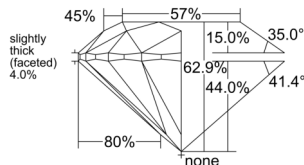

GIA®

FACSIMILE

GIA REPORT 1553332954

Verify this report at GIA.edu

GIA NATURAL DIAMOND DOSSIER®

May 25, 2026
GIA Report Number 1553332954
Shape and Cutting Style ..... Round Brilliant
Measurements ..... 5.04 - 5.07 x 3.18 mm

GRADING RESULTS

Carat Weight ..... 0.50 carat
Color Grade ..... M
Clarity Grade VVS2
Cut Grade ..... Excellent

ADDITIONAL GRADING INFORMATION

Polish ..... Excellent
Symmetry ..... Excellent
Fluorescence ..... None
Clarity Characteristics ..... Cloud, Pinpoint
Inscription(s): GIA 1553332954

PROPORTIONS

Profile to actual proportions

GRADING SCALES

GIA COLOR SCALE

COLOURLESS	D
	E
	F
	G
	H
	I
	J
NEAR COLOURLESS	K
	L
FAIN	M
	N
	O
	P
	Q
VERY LIGHT	R
	S
	T
	U
	V
	W
	X
	Y
LIGHT	Z

GIA CLARITY SCALE

FLAWLESS	INTERNAL FLAWLESS	EXCELLENT	
VERY VERY SLIGHTLY INCLUDED	VVS₁	VERY GOOD	
	VVS₂		
VERY SLIGHTLY INCLUDED	VS₁	GOOD	
	VS₂		
SLIGHTLY INCLUDED	SI₁	FAIR	
	SI₂		
INCLUDED	I₁	POOR	
	I₂		
	I₃