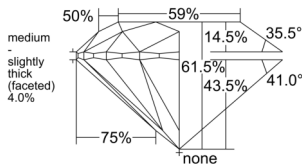

GIA®

FACSIMILE

GIA REPORT 1553332623

Verify this report at GIA.edu

GIA NATURAL DIAMOND DOSSIER®

May 25, 2026
GIA Report Number 1553332623
Shape and Cutting Style ..... Round Brilliant
Measurements ..... 5.28 - 5.30 x 3.26 mm

GRADING RESULTS

Carat Weight ..... 0.56 carat
Color Grade ..... E
Clarity Grade SI2
Cut Grade ..... Excellent

ADDITIONAL GRADING INFORMATION

Polish ..... Excellent
Symmetry ..... Excellent
Fluorescence ..... Medium Blue
Clarity Characteristics ..... Crystal
Inscription(s): GIA 1553332623

PROPORTIONS

GRADING SCALES

GIA COLOR SCALE	GIA CLARITY SCALE	GIA CUT SCALE	
D	FLAWLESS	EXCELLENT	
E	INTERNALLY FLAWLESS		
F		VVS₁	VERY GOOD
G	VVS₂		
H	VS₁	GOOD	
I	VS₂		
J	SI₁	FAIR	
K	SI₂		
L	I₁	POOR	
M	I₂		
N	I₃		
O			
P			
Q			
R			
S			
T			
U			
V			
W			
X			
Y			
Z