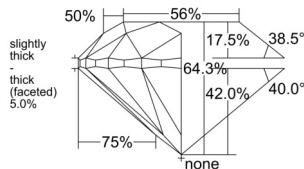

GIA®

FACSIMILE

GIA REPORT 1553314276

Verify this report at GIA.edu

GIA NATURAL DIAMOND DOSSIER®

May 26, 2026
GIA Report Number 1553314276
Shape and Cutting Style ..... Round Brilliant
Measurements ..... 5.54 - 5.60 x 3.58 mm

GRADING RESULTS

Carat Weight ..... 0.71 carat
Color Grade ..... H
Clarity Grade VS1
Cut Grade ..... Very Good

ADDITIONAL GRADING INFORMATION

Polish ..... Excellent
Symmetry ..... Very Good
Fluorescence ..... None
Clarity Characteristics..... Crystal, Feather, Needle, Pinpoint
Inscription(s): GIA 1553314276

PROPORTIONS

Profile to actual proportions