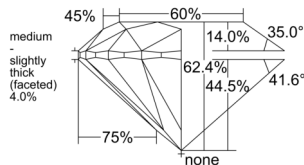

GIA®

FACSIMILE

GIA REPORT 1553298294

Verify this report at GIA.edu

GIA NATURAL DIAMOND DOSSIER®

May 19, 2026
GIA Report Number 1553298294
Shape and Cutting Style ..... Round Brilliant
Measurements ..... 5.24 - 5.26 x 3.27 mm

GRADING RESULTS

Carat Weight ..... 0.56 carat
Color Grade ..... F
Clarity Grade S11
Cut Grade ..... Excellent

ADDITIONAL GRADING INFORMATION

Polish ..... Excellent
Symmetry ..... Excellent
Fluorescence ..... None
Clarity Characteristics..... Crystal, Cloud, Feather
Inscription(s): GIA 1553298294

PROPORTIONS

Profile to actual proportions