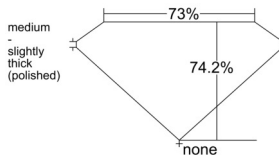

GIA®

FACSIMILE

GIA REPORT 1553293182

Verify this report at GIA.edu

GIA NATURAL DIAMOND DOSSIER®

May 19, 2026
GIA Report Number 1553293182
Shape and Cutting Style ..... **Square Modified Brilliant**
Measurements ..... 4.38 x 4.35 x 3.23 mm

GRADING RESULTS

Carat Weight ..... 0.50 carat
Color Grade ..... F
Clarity Grade S11

ADDITIONAL GRADING INFORMATION

Polish ..... Excellent
Symmetry ..... Very Good
Fluorescence ..... None
Clarity Characteristics ..... Crystal, Cloud
Inscription(s): GIA 1553293182

PROPORTIONS

Profile not to actual proportions

GRADING SCALES

GIA COLOR SCALE		GIA CLARITY SCALE			
COLORLESS	D	VERY VERY SLIGHTLY INCLUDED	FLAWLESS		
	E		INTERNALLY FLAWLESS		
	F	VERY SLIGHTLY INCLUDED	VVS₁		
	G		VVS₂		
	H		VS₁		
	NEAR COLORLESS	I	SLIGHTLY INCLUDED	VS₂	
		J		S1₁	
		FAINT	K	INCLUDED	S1₂
			L		I₁
			M		I₂
VERT LIGHT	N	LIGHT	I₃		
	O				
	P				
	Q				
	R