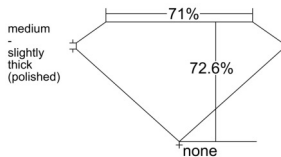

GIA®

FACSIMILE

GIA REPORT 1553292256

Verify this report at GIA.edu

GIA NATURAL DIAMOND DOSSIER®

May 19, 2026
GIA Report Number 1553292256
Shape and Cutting Style ..... **Square Modified Brilliant**
Measurements ..... 4.15 x 4.09 x 2.97 mm

GRADING RESULTS

Carat Weight ..... 0.41 carat
Color Grade ..... E
Clarity Grade VVS2

ADDITIONAL GRADING INFORMATION

Polish ..... Excellent
Symmetry ..... Very Good
Fluorescence ..... None
Clarity Characteristics..... Cloud, Pinpoint
Inscription(s): GIA 1553292256

PROPORTIONS

Profile not to actual proportions

GRADING SCALES

GIA COLOR SCALE		GIA CLARITY SCALE	
COLORLESS	D	VERY VERY SLIGHTLY INCLUDED	FLAWLESS
	E		INTERNALLY FLAWLESS
	F		VVS₁
	G		VVS₂
	H		VS₁
	I		VS₂
	J		SI₁
	K		SI₂
	L		I₁
	M		I₂
NEAR COLORLESS	N	SLIGHTLY INCLUDED	I₃
	O		
	P		
	Q		
FAINT	R		
	S		
	T		
	U		
VERT LIGHT	V		
	W		
	X		
	Y		
LIGHT	Z