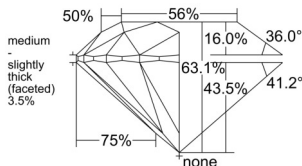

GIA®

FACSIMILE

GIA REPORT 1553285201

Verify this report at GIA.edu

GIA NATURAL DIAMOND DOSSIER®

May 18, 2026
GIA Report Number 1553285201
Shape and Cutting Style ..... Round Brilliant
Measurements ..... 5.63 - 5.66 x 3.56 mm

GRADING RESULTS

Carat Weight ..... 0.70 carat
Color Grade ..... F
Clarity Grade VVS2
Cut Grade ..... Excellent

ADDITIONAL GRADING INFORMATION

Polish ..... Excellent
Symmetry ..... Excellent
Fluorescence ..... None
Clarity Characteristics.. **Needle, Pinpoint, Cloud, Indented Natural**
Inscription(s): GIA 1553285201

PROPORTIONS

GRADING SCALES

GIA COLOR SCALE

COLOURESS	D
	E
	F
	G
	H
	I
	J
NEAR COLOURESS	K
	L
FAIN	M
	N
	O
	P
	Q
	R
	S
	T
	U
	V
	W
	X
	Y
LIGHT	Z

GIA CLARITY SCALE

VERY VERY SLIGHTLY INCLUDED	FLAWLESS
	INTERNALLY FLAWLESS
VERY SLIGHTLY INCLUDED	VVS₁
	VVS₂
SLIGHTLY INCLUDED	VS₁
	VS₂
INCLUDED	SI₁
	SI₂
	I₁
	I₂
	I₃

GIA CUT SCALE

EXCELLENT
VERY GOOD
GOOD
FAIR
POOR