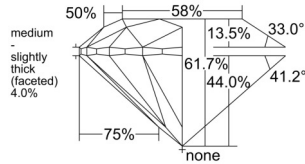

GIA®

FACSIMILE

GIA REPORT 1553274325

Verify this report at GIA.edu

GIA NATURAL DIAMOND DOSSIER®

May 18, 2026
GIA Report Number 1553274325
Shape and Cutting Style ..... Round Brilliant
Measurements ..... 5.39 - 5.43 x 3.34 mm

GRADING RESULTS

Carat Weight ..... 0.60 carat
Color Grade L
Clarity Grade VS1
Cut Grade ..... Excellent

ADDITIONAL GRADING INFORMATION

Polish ..... Excellent
Symmetry ..... Excellent
Fluorescence ..... None
Clarity Characteristics..... Feather, Cloud, Pinpoint
Inscription(s): GIA 1553274325

PROPORTIONS

Profile to actual proportions