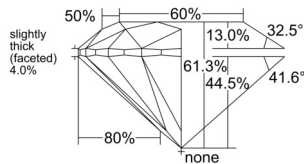

GIA®

FACSIMILE

GIA REPORT 1553274135

Verify this report at GIA.edu

GIA NATURAL DIAMOND DOSSIER®

May 18, 2026
GIA Report Number 1553274135
Shape and Cutting Style ..... Round Brilliant
Measurements ..... 5.76 - 5.79 x 3.54 mm

GRADING RESULTS

Carat Weight ..... 0.72 carat
Color Grade ..... F
Clarity Grade S11
Cut Grade ..... Excellent

ADDITIONAL GRADING INFORMATION

Polish ..... Excellent
Symmetry ..... Excellent
Fluorescence ..... None
Clarity Characteristics ..... Cloud, Feather
Inscription(s): GIA 1553274135

PROPORTIONS

Profile to actual proportions