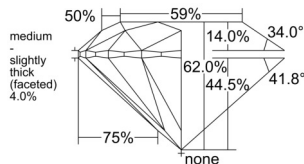

GIA®

FACSIMILE

GIA REPORT 1553272118

Verify this report at GIA.edu

GIA NATURAL DIAMOND DOSSIER®

May 18, 2026
GIA Report Number 1553272118
Shape and Cutting Style ..... Round Brilliant
Measurements ..... 5.08 - 5.11 x 3.16 mm

GRADING RESULTS

Carat Weight ..... 0.50 carat
Color Grade ..... J
Clarity Grade VS1
Cut Grade ..... Excellent

ADDITIONAL GRADING INFORMATION

Polish ..... Excellent
Symmetry ..... Excellent
Fluorescence ..... None
Clarity Characteristics..... Needle, Cloud, Pinpoint
Inscription(s): GIA 1553272118

PROPORTIONS

Profile to actual proportions