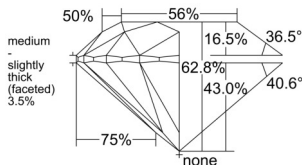

GIA®

FACSIMILE

GIA REPORT 1553272095

Verify this report at GIA.edu

GIA NATURAL DIAMOND DOSSIER®

May 18, 2026
GIA Report Number 1553272095
Shape and Cutting Style ..... Round Brilliant
Measurements ..... 5.07 - 5.08 x 3.19 mm

GRADING RESULTS

Carat Weight ..... 0.50 carat
Color Grade I
Clarity Grade VS1
Cut Grade ..... Excellent

ADDITIONAL GRADING INFORMATION

Polish ..... Excellent
Symmetry ..... Excellent
Fluorescence ..... None
Clarity Characteristics ..... Cloud, Pinpoint
Inscription(s): GIA 1553272095

PROPORTIONS

Profile to actual proportions