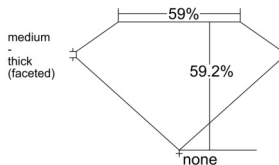

GIA®

FACSIMILE

GIA REPORT 1553270804

Verify this report at GIA.edu

GIA NATURAL DIAMOND DOSSIER®

May 18, 2026
GIA Report Number 1553270804
Shape and Cutting Style ..... Pear Brilliant
Measurements ..... 7.12 x 4.64 x 2.75 mm

GRADING RESULTS

Carat Weight ..... 0.53 carat
Color Grade ..... E
Clarity Grade VS1

ADDITIONAL GRADING INFORMATION

Polish ..... Excellent
Symmetry ..... Excellent
Fluorescence ..... None
Clarity Characteristics..... Crystal, Cloud, Needle, Pinpoint
Inscription(s): GIA 1553270804

PROPORTIONS

Profile not to actual proportions

GRADING SCALES

GIA COLOR SCALE		GIA CLARITY SCALE			
COLORLESS	D	VERY VERY SLIGHTLY INCLUDED	FLAWLESS		
	E		INTERNALLY FLAWLESS		
	F	VERY SLIGHTLY INCLUDED	VS₁		
	G		VS₂		
	H		VS₁		
	NEAR COLORLESS	I	SLIGHTLY INCLUDED	SI₁	
		J		SI₂	
		FAINT	K	INCLUDED	I₁
			L		I₂
			M		I₃
VERT LIGHT	N				
	O				
	P				
	Q				
	R				
LIGHT	S				
	T				
	U				
	V				
	W				
X					
Y					
Z