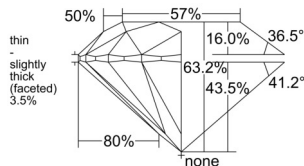

GIA®

FACSIMILE

GIA REPORT 1553261639

Verify this report at GIA.edu

GIA NATURAL DIAMOND DOSSIER®

May 15, 2026
GIA Report Number 1553261639
Shape and Cutting Style ..... Round Brilliant
Measurements ..... 5.34 - 5.39 x 3.39 mm

GRADING RESULTS

Carat Weight ..... 0.60 carat
Color Grade ..... F
Clarity Grade VS2
Cut Grade ..... Excellent

ADDITIONAL GRADING INFORMATION

Polish ..... Excellent
Symmetry ..... Very Good
Fluorescence ..... Faint
Clarity Characteristics..... Crystal, Feather, Indented Natural
Inscription(s): GIA 1553261639

PROPORTIONS

GRADING SCALES

GIA COLOR SCALE

COLORLESS	D
	E
	F
	G
	H
	I
	J
NEAR COLORLESS	K
	L
	M
FAIN	N
	O
	P
	R
	S
	T
	U
	V
	W
	X
	Y
LIGHT	Z

GIA CLARITY SCALE

FLAWLESS	INTERNAL FLAWLESS	
		FLAWLESS
VERY VERY SLIGHTLY INCLUDED	VVS₁	
	VVS₂	
VERY SLIGHTLY INCLUDED	VS₁	
	VS₂	
SLIGHTLY INCLUDED	SI₁	
	SI₂	
INCLUDED	I₁	
	I₂	
	I₃	

GIA CUT SCALE

EXCELLENT
VERY GOOD
GOOD
FAIR
POOR