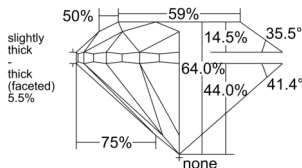

GIA®

FACSIMILE

GIA REPORT

1553255574

Verify this report at GIA.edu

GIA NATURAL DIAMOND DOSSIER®

June 04, 2026
GIA Report Number 1553255574
Shape and Cutting Style ..... Round Brilliant
Measurements ..... 4.61 - 4.65 x 2.96 mm

GRADING RESULTS

Carat Weight ..... 0.40 carat
Color Grade ..... G
Clarity Grade VS1
Cut Grade ..... Very Good

ADDITIONAL GRADING INFORMATION

Polish ..... Excellent
Symmetry ..... Very Good
Fluorescence ..... None
Clarity Characteristics..... Crystal, Cloud, Needle, Pinpoint
Inscription(s): GIA 1553255574

PROPORTIONS

Profile to actual proportions

GRADING SCALES

GIA COLOR SCALE

COLORLESS	D
	E
	F
	G
	H
	I
NEAR COLORLESS	J
	K
	L
FAIN	M
	N
	O
	P
VERY LIGHT	Q
	R
	S
	T
	U
	V
	W
	X
	Y
LIGHT	Z

GIA CLARITY SCALE

VERY VERY SLIGHTLY INCLUDED	FLAWLESS
	INTERNALLY FLAWLESS
VERY SLIGHTLY INCLUDED	VVS₁
	VVS₂
SLIGHTLY INCLUDED	VS₁
	VS₂
INCLUDED	SI₁
	SI₂
	I₁
	I₂
	I₃

GIA CUT SCALE

EXCELLENT
VERY GOOD
GOOD
FAIR
POOR