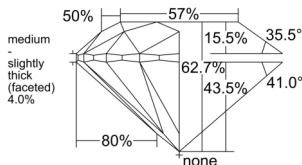

GIA®

FACSIMILE

GIA REPORT 1553253771

Verify this report at GIA.edu

GIA NATURAL DIAMOND DOSSIER®

May 16, 2026
GIA Report Number 1553253771
Shape and Cutting Style ..... Round Brilliant
Measurements ..... 5.16 - 5.18 x 3.24 mm

GRADING RESULTS

Carat Weight ..... 0.54 carat
Color Grade ..... J
Clarity Grade S11
Cut Grade ..... Excellent

ADDITIONAL GRADING INFORMATION

Polish ..... Excellent
Symmetry ..... Excellent
Fluorescence ..... None
Clarity Characteristics ..... Cloud, Crystal
Inscription(s): GIA 1553253771

PROPORTIONS

Profile to actual proportions