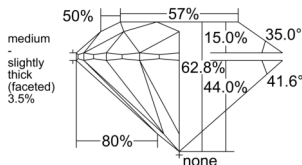

GIA®

FACSIMILE

GIA REPORT 1553252534

Verify this report at GIA.edu

GIA NATURAL DIAMOND DOSSIER®

May 15, 2026
GIA Report Number 1553252534
Shape and Cutting Style ..... Round Brilliant
Measurements ..... 5.04 - 5.08 x 3.18 mm

GRADING RESULTS

Carat Weight ..... 0.50 carat
Color Grade ..... M
Clarity Grade VVS2
Cut Grade ..... Excellent

ADDITIONAL GRADING INFORMATION

Polish ..... Excellent
Symmetry ..... Excellent
Fluorescence ..... None
Clarity Characteristics ..... Cloud, Pinpoint
Inscription(s): GIA 1553252534

PROPORTIONS

GRADING SCALES

GIA COLOR SCALE

COLORED	D
	E
	F
	G
	H
	I
	J
NEAR COLORLESS	K
	L
	M
Faint	N
	O
	P
	Q
	R
	S
	T
	U
	V
	W
	X
	Y
	Z

GIA CLARITY SCALE

FLAWLESS	INTERNAL FLAWLESS	EXCELLENT	
VERY VERY SLIGHTLY INCLUDED	VVS₁	VERY GOOD	
	VVS₂		
VERY SLIGHTLY INCLUDED	VS₁	GOOD	
	VS₂		
SLIGHTLY INCLUDED	SI₁	FAIR	
	SI₂		
INCLUDED	I₁	POOR	
	I₂		
	I₃