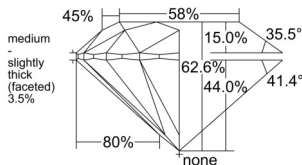

GIA®

FACSIMILE

GIA REPORT 1553245519

Verify this report at GIA.edu

GIA NATURAL DIAMOND DOSSIER®

May 14, 2026
GIA Report Number 1553245519
Shape and Cutting Style ..... Round Brilliant
Measurements ..... 5.06 - 5.09 x 3.18 mm

GRADING RESULTS

Carat Weight ..... 0.50 carat
Color Grade L
Clarity Grade VS1
Cut Grade ..... Excellent

ADDITIONAL GRADING INFORMATION

Polish ..... Excellent
Symmetry ..... Excellent
Fluorescence ..... Medium Blue
Clarity Characteristics ..... Feather, Cloud
Inscription(s): GIA 1553245519

PROPORTIONS

GRADING SCALES

GIA COLOR SCALE

COLORLESS	D
	E
	F
	G
	H
	I
	J
NEAR COLORLESS	K
	L
FAIN	M
	N
	O
	P
VERY LIGHT	Q
	R
	S
	T
	U
	V
	W
	X
	Y
LIGHT	Z

GIA CLARITY SCALE

FLAWLESS	INTERNAL FLAWLESS	
		FLAWLESS
VERY VERY SLIGHTLY INCLUDED	VVS₁	
	VVS₂	
VERY SLIGHTLY INCLUDED	VS₁	
	VS₂	
SLIGHTLY INCLUDED	SI₁	
	SI₂	
INCLUDED	I₁	
	I₂	
	I₃	

GIA CUT SCALE

EXCELLENT
VERY GOOD
GOOD
FAIR
POOR